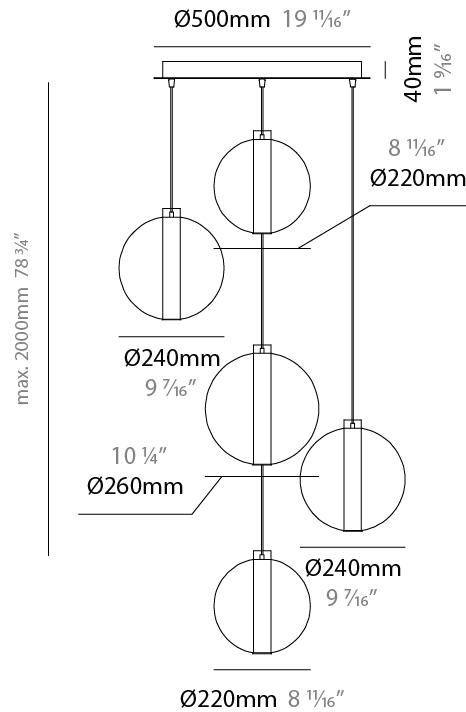

OSCURA MAX - 5 LIGHT CLUSTER SUSPENSION

D141228-30K-CHR-TRA-TRA-SMK-SMK-SMK

base number _____ Color _____ Finish _____
Temperature Options Finish Options

1. To build a product code in our configurator select the specify button on the base model # product page
2. To build a manual product code on this datasheet choose from the options listed below in blue font and add the suffix to the base model #

GENERAL

Series: Oscura Max
Subseries: Oscura Max - 5 Light Cluster
Brand: Cangini & Tucci
Division: Design
Mounting Type: Suspension
Mounting Location: Ceiling
Subcategory: Pendant

PHYSICAL

Shape: Round
Diameter (mm): 560
Diameter (in): 22 ⁷/₁₆
Height (mm): 560
Height (in): 22 ⁷/₁₆
Max. Overall Height (mm): 2560
Max. Overall Height (in): 100 ¹³/₁₆
Light Distribution: Omnidirectional
Weight (kg): 8.555
Weight (lbs): 18.86
Accent Finish: PSS
Fixture Material: Glass / Metal
Cable Details: 2,000mm Transparent cable

ELECTRICAL

Lamp Type: LED (Zhaga Standard)
Input Wattage (W): 39
Total Output Wattage (W): 30
Dimming: Non-Dimmable
Driver Included: Yes
Driver Location: Integrated
Input Voltage (V): 120 - 277
Constant Current (MA): 500mA
Upon Request: Non-Dimming / Phase Dimming (120Vac only) / 0-10V Dimming

LED

Number of LEDs: 5
Color Temperature (°K): 3000
Max. Delivered Lumen (lm): 4330
CRI: >90 CRI

OPTICAL

RATINGS AND CERTIFICATIONS

Certified By: Certified for North American Standards
IP rating: IP20