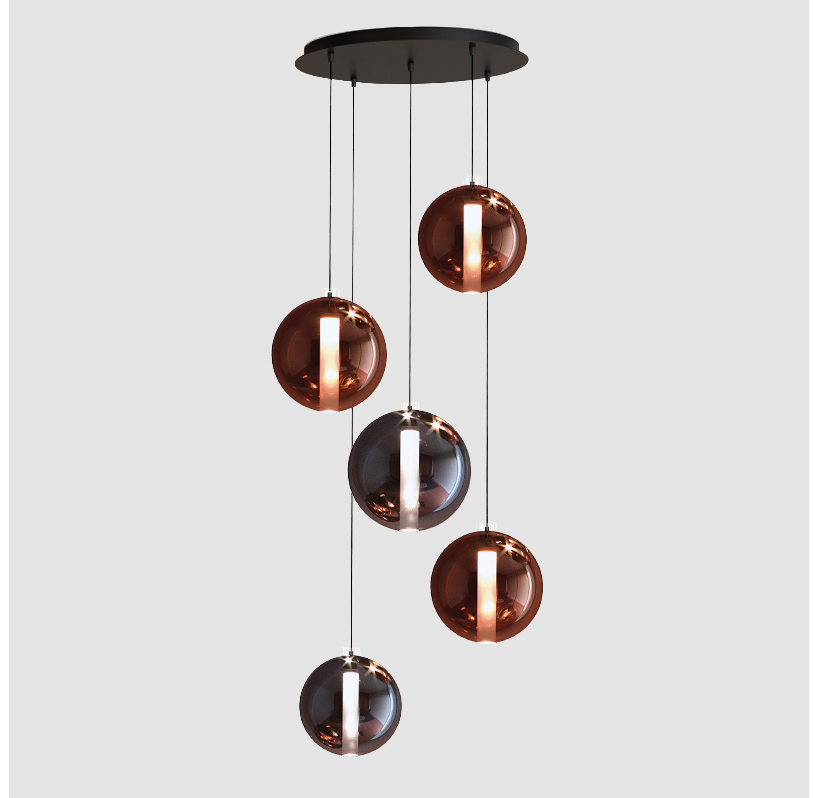

OSCURA MAX - 5 LIGHT CLUSTER SUSPENSION

D141228-30K-CHR-TRA-TRA-SMK-SMK-SMK

base number _____ Color _____ Finish _____
Temperature Options Finish Options

1. To build a product code in our configurator select the specify button on the base model # product page
2. To build a manual product code on this datasheet choose from the options listed below in blue font and add the suffix to the base model #

GENERAL

Series: Oscura Max
Subseries: Oscura Max - 5 Light Cluster
Brand: Cangini & Tucci
Division: Design
Mounting Type: Suspension
Mounting Location: Ceiling
Subcategory: Pendant

PHYSICAL

Shape: Round
Diameter (mm): 560
Diameter (in): 22 ⁷/₁₆
Height (mm): 560
Height (in): 22 ⁷/₁₆
Max. Overall Height (mm): 2560
Max. Overall Height (in): 100 ¹³/₁₆
Light Distribution: Omnidirectional
Weight (kg): 8.555
Weight (lbs): 18.86
Accent Finish: PSS
Fixture Material: Glass / Metal
Cable Details: 2,000mm Transparent cable

ELECTRICAL

Lamp Type: LED (Zhaga Standard)
Input Wattage (W): 39
Total Output Wattage (W): 30
Dimming: Non-Dimmable
Driver Included: Yes
Driver Location: Integrated
Input Voltage (V): 120 - 277
Constant Current (MA): 500mA
Upon Request: Non-Dimming / Phase Dimming (120Vac only) / 0-10V Dimming

LED

Number of LEDs: 5
Color Temperature (°K): 3000
Max. Delivered Lumen (lm): 4330
CRI: >90 CRI

OPTICAL

RATINGS AND CERTIFICATIONS

Certified By: Certified for North American Standards
IP rating: IP20