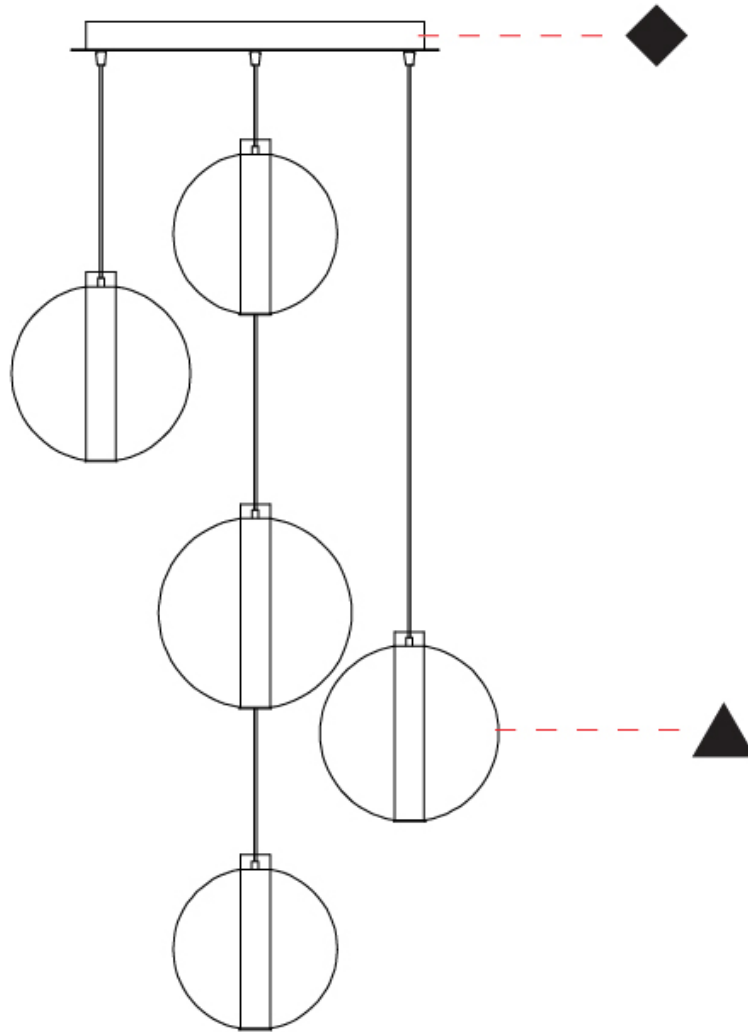

OSCURA MAX - 5 LIGHT CLUSTER SUSPENSION

D141228- : D141228-30K-CHR-STE

PROJECT _____

TYPE _____

SPECIFIER _____

QUANTITY _____

DATE _____

D