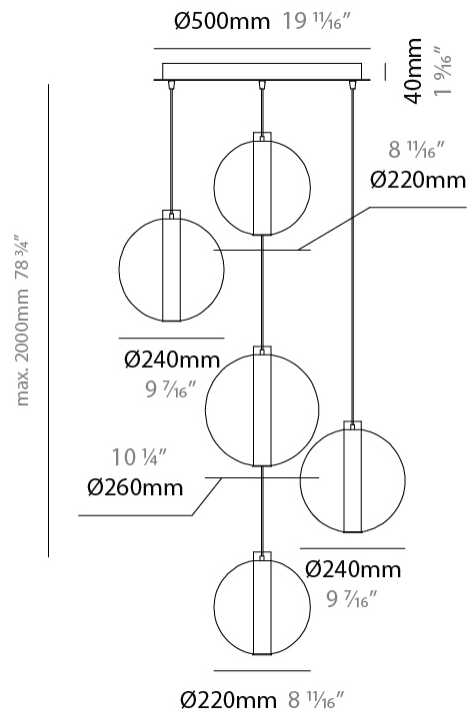

1. To build a product code in our configurator select the specify button on the base model # product page
2. To build a manual product code on this datasheet choose from the options listed below in blue font and add the suffix to the base model #

GENERAL

Series: Oscura Max
Subseries: Oscura Max - 5 Light Cluster
Brand: Cangini & Tucci
Division: Design
Mounting Type: Suspension
Mounting Location: Ceiling
Subcategory: Pendant

PHYSICAL

Shape: Round
Diameter (mm): 560
Diameter (in): 22 1/16
Height (mm): 560
Height (in): 22 1/16
Max. Overall Height (mm): 2560
Max. Overall Height (in): 100 13/16
Light Distribution: Omnidirectional
Weight (kg): 8.555
Weight (lbs): 18.86
Fixture Finish: AMB / BLK / BRZ / GLD / GRN / PNK / RGD / RUB / SKB / SMK / STE / TOB / TRA
Holder Finish: CHR / WHI / BLK / BCR
Accent Finish: PSS
Fixture Material: Glass / Metal
Cable Details: 2,000mm Transparent cable

ELECTRICAL

Lamp Type: LED (Zhaga Standard)
Input Wattage (W): 39
Total Output Wattage (W): 30
Dimming: Non-Dimmable
Driver Included: Yes
Driver Location: Integrated
Input Voltage (V): 120 - 277
Constant Current (MA): 500mA
Upon Request: Non-Dimming / Phase Dimming (120Vac only) / 0-10V Dimming

LED

Number of LEDs: 5
Color Temperature (°K): 2700 / 3000
Max. Delivered Lumen (lm): 4330
CRI: >90 CRI

OPTICAL

RATINGS AND CERTIFICATIONS

Certified By: Certified for North American Standards
IP rating: IP20