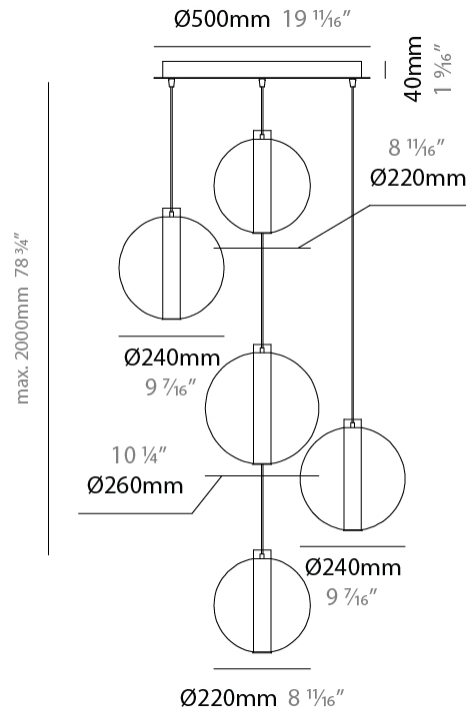

OSCURA MAX - 5 LIGHT CLUSTER SUSPENSION

D141228-30K-MBK-AMB-BRZ-RUB-SKB-SMK

base number _____ Color _____ Finish _____
Temperature Options Finish Options

1. To build a product code in our configurator select the specify button on the base model # product page
2. To build a manual product code on this datasheet choose from the options listed below in blue font and add the suffix to the base model #

GENERAL

Series: Oscura Max
Subseries: Oscura Max - 5 Light Cluster
Brand: Cangini & Tucci
Division: Design
Mounting Type: Suspension
Mounting Location: Ceiling
Subcategory: Pendant

PHYSICAL

Shape: Round
Diameter (mm): 560
Diameter (in): 22 1/16
Height (mm): 560
Height (in): 22 1/16
Max. Overall Height (mm): 2560
Max. Overall Height (in): 100 13/16
Light Distribution: Omnidirectional
Weight (kg): 8.555
Weight (lbs): 18.86
Accent Finish: PSS
Fixture Material: Glass / Metal
Cable Details: 2,000mm Transparent cable

ELECTRICAL

Lamp Type: LED (Zhaga Standard)
Input Wattage (W): 39
Total Output Wattage (W): 30
Dimming: Non-Dimmable
Driver Included: Yes
Driver Location: Integrated
Input Voltage (V): 120 - 277
Constant Current (MA): 500mA
Upon Request: Non-Dimming / Phase Dimming (120Vac only) / 0-10V Dimming

LED

Number of LEDs: 5
Color Temperature (°K): 3000
Max. Delivered Lumen (lm): 4330
CRI: >90 CRI

OPTICAL

RATINGS AND CERTIFICATIONS

Certified By: Certified for North American Standards
IP rating: IP20