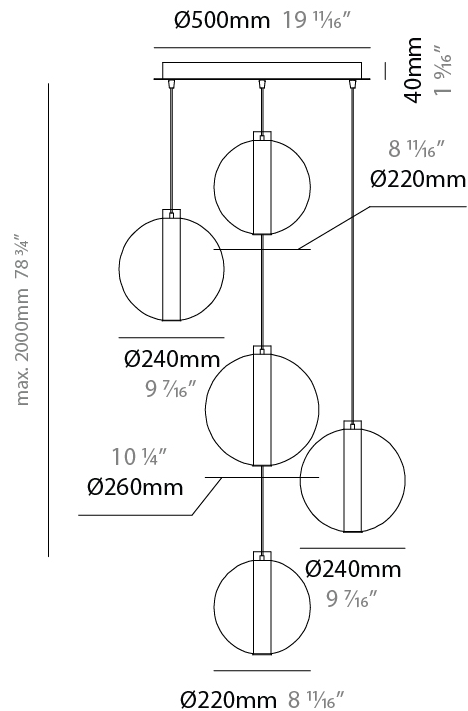

OSCURA MAX - 5 LIGHT CLUSTER SUSPENSION

D141228- : D141228-30K-CHR-STE

base number Color Temperature Finish Options Finish Options

1. To build a product code in our configurator select the specify button on the base model # product page
2. To build a manual product code on this datasheet choose from the options listed below in blue font and add the suffix to the base model #

GENERAL

Series: Oscura Max
Subseries: Oscura Max - 5 Light Cluster
Brand: Cangini & Tucci
Division: Design
Mounting Type: Suspension
Mounting Location: Ceiling
Subcategory: Pendant

PHYSICAL

Shape: Round
Diameter (mm): 560
Diameter (in): 22 1/16
Height (mm): 560
Height (in): 22 1/16
Max. Overall Height (mm): 2560
Max. Overall Height (in): 100 13/16
Light Distribution: Omnidirectional
Weight (kg): 8.555
Weight (lbs): 18.86
Accent Finish: PSS
Fixture Material: Glass / Metal
Cable Details: 2,000mm Transparent cable

ELECTRICAL

Lamp Type: LED (Zhaga Standard)
Input Wattage (W): 39
Total Output Wattage (W): 30
Dimming: Non-Dimmable
Driver Included: Yes
Driver Location: Integrated
Input Voltage (V): 120 - 277
Constant Current (MA): 500mA
Upon Request: Non-Dimming / Phase Dimming (120Vac only) / 0-10V Dimming

LED

Number of LEDs: 5
Color Temperature (°K): 3000
Max. Delivered Lumen (lm): 4330
CRI: >90 CRI

OPTICAL

RATINGS AND CERTIFICATIONS

Certified By: Certified for North American Standards
IP rating: IP20