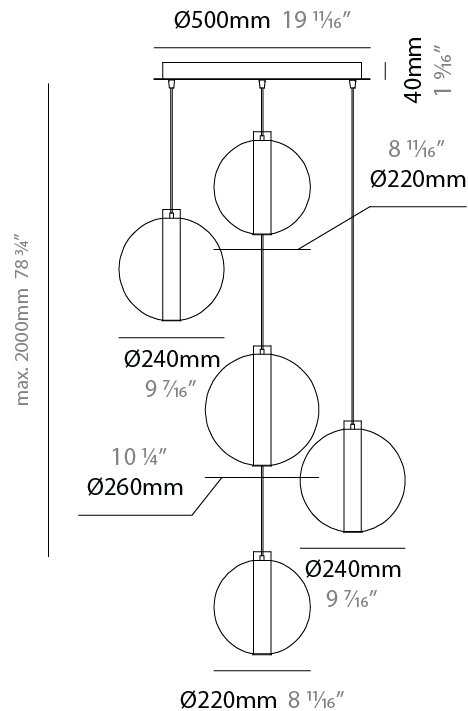

OSCURA MAX - 5 LIGHT CLUSTER SUSPENSION

D141228- : D141228-30K-CHR-TRA

base number Color Temperature Finish Options Finish Options

1. To build a product code in our configurator select the specify button on the base model # product page
2. To build a manual product code on this datasheet choose from the options listed below in blue font and add the suffix to the base model #

GENERAL

Series: Oscura Max
Subseries: Oscura Max - 5 Light Cluster
Brand: Cangini & Tucci
Division: Design
Mounting Type: Suspension
Mounting Location: Ceiling
Subcategory: Pendant

PHYSICAL

Shape: Round
Diameter (mm): 560
Diameter (in): 22 1/16
Height (mm): 560
Height (in): 22 1/16
Max. Overall Height (mm): 2560
Max. Overall Height (in): 100 13/16
Light Distribution: Omnidirectional
Weight (kg): 8.555
Weight (lbs): 18.86
Accent Finish: PSS
Fixture Material: Glass / Metal
Cable Details: 2,000mm Transparent cable

ELECTRICAL

Lamp Type: LED (Zhaga Standard)
Input Wattage (W): 39
Total Output Wattage (W): 30
Dimming: Non-Dimmable
Driver Included: Yes
Driver Location: Integrated
Input Voltage (V): 120 - 277
Constant Current (MA): 500mA
Upon Request: Non-Dimming / Phase Dimming (120Vac only) / 0-10V Dimming

LED

Number of LEDs: 5
Color Temperature (°K): 3000
Max. Delivered Lumen (lm): 4330
CRI: >90 CRI

OPTICAL

RATINGS AND CERTIFICATIONS

Certified By: Certified for North American Standards
IP rating: IP20