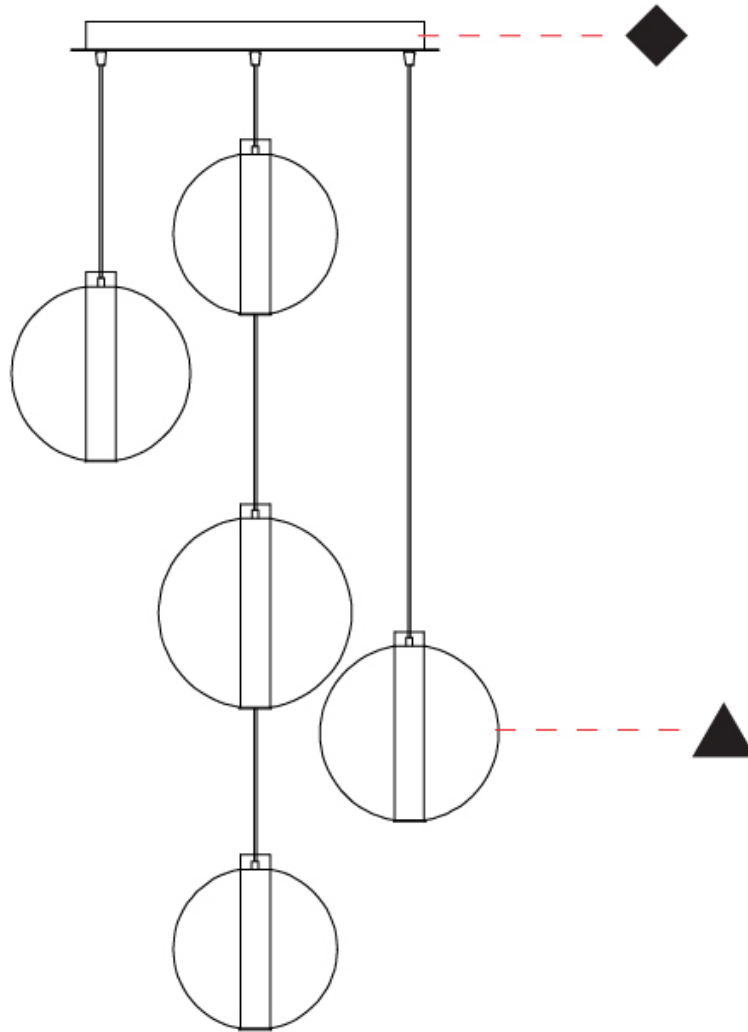

OSCURA MAX - 5 LIGHT CLUSTER SUSPENSION

D141228- : D141228-30K-CHR-TRA

PROJECT _____

TYPE _____

SPECIFIER _____

QUANTITY _____

DATE _____

D