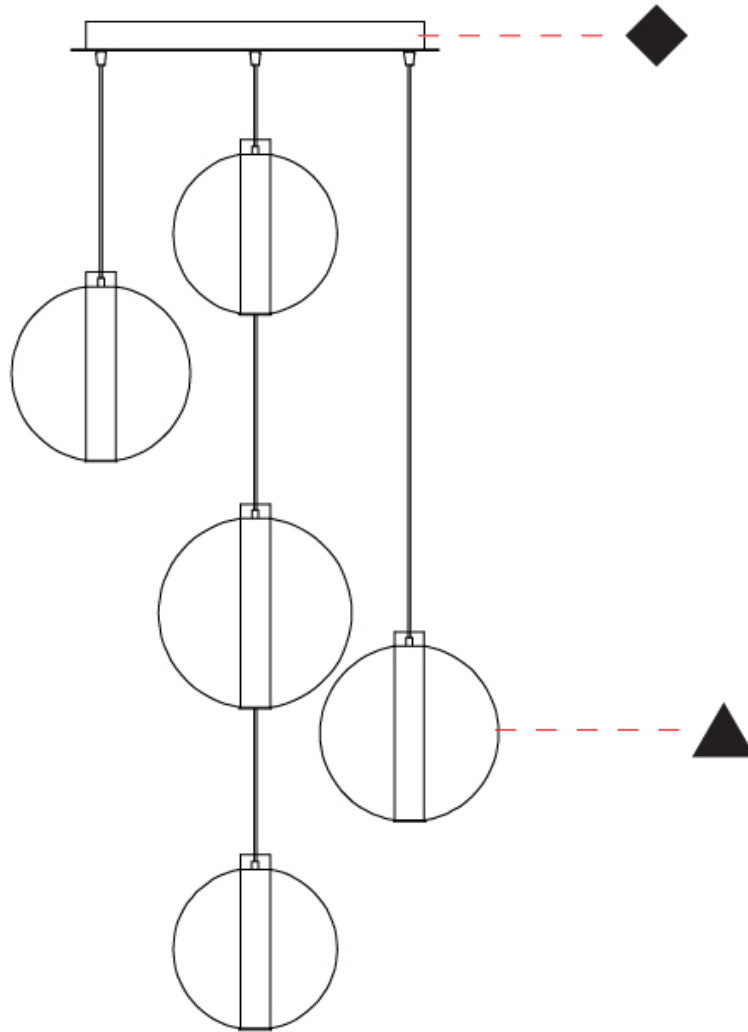

OSCURA MAX - 5 LIGHT CLUSTER SUSPENSION

D141228-30K-CHR-TRA-TRA-SMK-SMK-SMK

PROJECT	_____
TYPE	_____
SPECIFIER	_____
QUANTITY	_____
DATE	_____

D